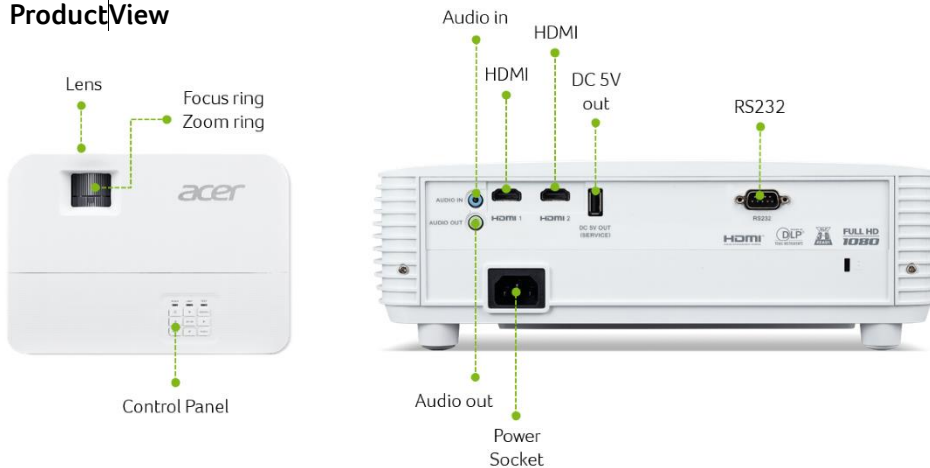

Feature Highlights

Expressive Display

- Full HD (1,920 x 1,080)
- 4,000 ANSI lumens brightness
- Dynamic Black 10,000:1
- Acer LumiSense smart detection
- Acer ColorBoost3D brings true-to-color
- Acer ColorSafe II prevents color de
- Acer BlueLight Shield
- HDMI 3D

Enhanced Usability

- Low input lag
- Wireless Projection (optional)
- 3W built-in speaker
- Acer Display Widget

Installation Flexibility

- Image shift
- Auto Keystone Correction
- Auto Ceiling-mounted Correction
- AC power on
- 24/7 operation

Eco-Friendly Functionality

- Acer EcoProjection reduced up to 60% power consumption.
- Up to 20,000 hours lamp life (EcoPro mode)

ProductView